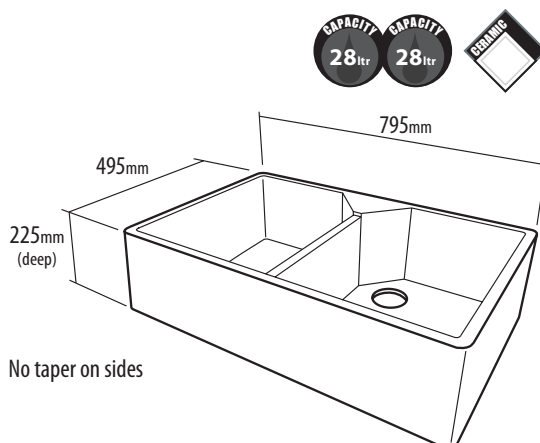

Hillary

CERAMIC SINKWARE

HY001 CERAMIC SINGLE BOWL

NOTE: Product tapers inward by ~12mm from top to bottom on front and sides

Features

- 90mm designer basket waste (1 inc) with overflow
- High glaze white ceramic
- Natural product
- Deep single bowl design

NOTE: Ceramic products to be fitted by specialist cabinet makers with the skills in fitting this type of sink design.

HY050 CERAMIC DOUBLE BOWL

No taper on sides

Features

- 90mm designer basket waste (2 inc)
- High glaze white ceramic
- Natural product
- Deep bowl design
- Tap-hole knock-out available