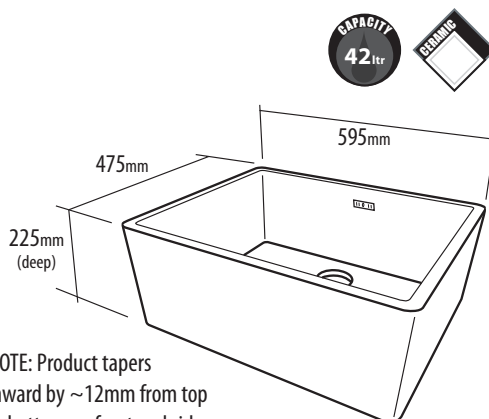

Hillary

CERAMIC SINKWARE

HY001 CERAMIC SINGLE BOWL

NOTE: Product tapers inward by ~12mm from top to bottom on front and sides

Features

- 90mm designer basket waste (1 inc) with overflow
- High glaze white ceramic
- Natural product
- Deep single bowl design

NOTE: Ceramic products to be fitted by specialist cabinet makers with the skills in fitting this type of sink design.

HY050 CERAMIC DOUBLE BOWL

No taper on sides

Features

- 90mm designer basket waste (2 inc)
- High glaze white ceramic
- Natural product
- Deep bowl design
- Tap-hole knock-out available