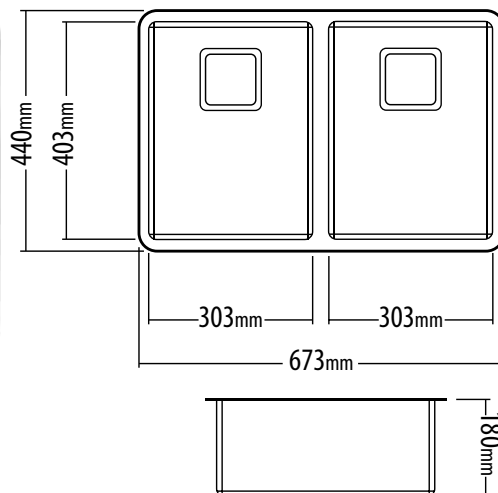

SPECIAL FEATURE

- 10mm radius corners
- Unique square designer waste

KG306 MAIN BOWL

Features

CAPACITY
29 ltr

FLANGE
18 mm

- Square designer waste at rear (1 inc)
- 18/10 Stainless Steel @ 1.0mm
- 18mm polished flange

SPECIAL FEATURE

10mm radius corners
Unique square designer waste

KG308 MAXI BOWL

Features

CAPACITY
38 ltr

FLANGE
18 mm

- Square designer waste at rear (1 inc)
- 18/10 Stainless Steel @ 1.0mm
- 18mm polished flange

SPECIAL FEATURE

10mm radius corners
Unique square designer waste

KG310 DOUBLE BOWLS

Features

CAPACITY
22 ltr

CAPACITY
22 ltr

FLANGE
18 mm

- Square designer waste at rear (2 inc)
- 18/10 Stainless Steel @ 1.0mm
- 18mm polished flange
- Not reversible

SPECIAL FEATURE

10mm radius corners
Unique square designer waste

KG312 MAIN & 1/2 BOWLS

Features

- Square designer waste at rear (2 inc)
- 18/10 Stainless Steel @ 1.0mm
- 18mm polished flange
- Bridge width 30mm
- RH option only, not reversible