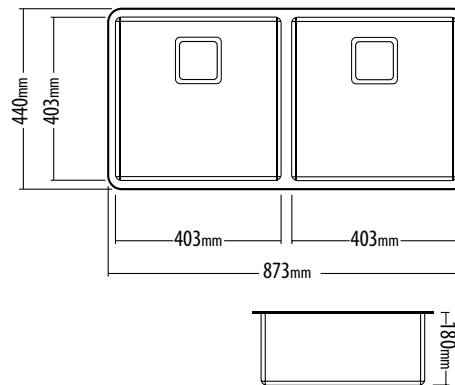

SPECIAL FEATURE

10mm radius corners
Unique square designer waste

KG310 DOUBLE BOWLS

Features

CAPACITY
22 ltr

CAPACITY
22 ltr

FLANGE
18 mm

- Square designer waste at rear (2 inc)
- 18/10 Stainless Steel @ 1.0mm
- 18mm polished flange
- Not reversible

SPECIAL FEATURE

10mm radius corners
Unique square designer waste

KG312 MAIN & 1/2 BOWLS

Features

- Square designer waste at rear (2 inc)
- 18/10 Stainless Steel @ 1.0mm
- 18mm polished flange
- Bridge width 30mm
- RH option only, not reversible

SPECIAL FEATURE

- 10mm radius corners
- Unique square designer waste

KG316 DOUBLE MAIN BOWLS

Features

- Square designer waste at rear (2 inc)
- 18/10 Stainless Steel @ 1.0mm
- 18mm polished flange
- Not reversible

SPECIAL FEATURE

- 10mm radius corners
- Unique square designer waste

Accessories

AC056

Prep Colander tray
Stainless Steel
400mm x 250mm

AC301

Colander
Stainless Steel
400mm x 200mm x 80mm

AT140