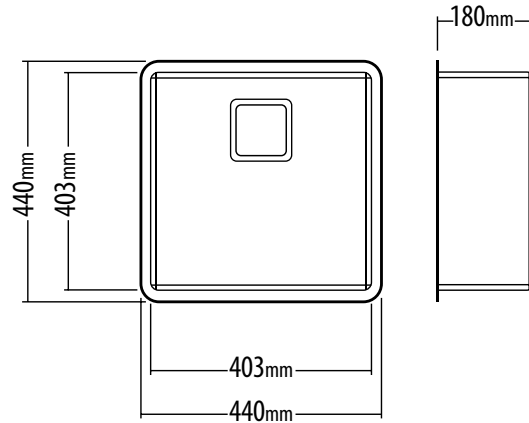

SPECIAL FEATURE

- 10mm radius corners
- Unique square designer waste

KG304 3/4 BOWL

CAPACITY
22 ltr

FLANGE
18 mm

Features

- Square designer waste at rear (1 inc)
- 18/10 Stainless Steel @ 1.0mm
- 18mm polished flange

SPECIAL FEATURE

- 10mm radius corners
- Unique square designer waste

KG306 MAIN BOWL

Features

CAPACITY
29 ltr

FLANGE
18 mm

- Square designer waste at rear (1 inc)
- 18/10 Stainless Steel @ 1.0mm
- 18mm polished flange

SPECIAL FEATURE

10mm radius corners
Unique square designer waste

KG308 MAXI BOWL

Features

CAPACITY
38 ltr

FLANGE
18 mm

- Square designer waste at rear (1 inc)
- 18/10 Stainless Steel @ 1.0mm
- 18mm polished flange

SPECIAL FEATURE

10mm radius corners
Unique square designer waste

KG310 DOUBLE BOWLS

Features

CAPACITY
22 ltr

CAPACITY
22 ltr

FLANGE
18 mm

- Square designer waste at rear (2 inc)
- 18/10 Stainless Steel @ 1.0mm
- 18mm polished flange
- Not reversible