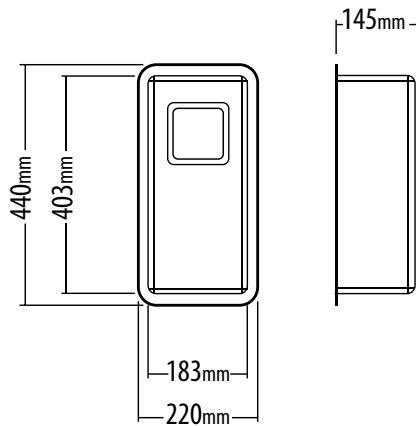

King

MAJESTIC STYLE

KG306 DISPLAYED

KG302 1/2 BOWL

CAPACITY
10 ltr

FLANGE
18 mm

Features

- Square designer waste at rear (1 inc)
- 18/10 Stainless Steel @ 1.0mm
- 18mm polished flange

SPECIAL FEATURE

- 10mm radius corners
- Unique square designer waste

KG304 3/4 BOWL

CAPACITY
22 ltr

FLANGE
18 mm

Features

- Square designer waste at rear (1 inc)
- 18/10 Stainless Steel @ 1.0mm
- 18mm polished flange

SPECIAL FEATURE

- 10mm radius corners
- Unique square designer waste

KG306 MAIN BOWL

Features

CAPACITY
29 ltr

FLANGE
18 mm

- Square designer waste at rear (1 inc)
- 18/10 Stainless Steel @ 1.0mm
- 18mm polished flange

SPECIAL FEATURE

10mm radius corners
Unique square designer waste

KG308 MAXI BOWL

Features

CAPACITY
38 ltr

FLANGE
18 mm

- Square designer waste at rear (1 inc)
- 18/10 Stainless Steel @ 1.0mm
- 18mm polished flange