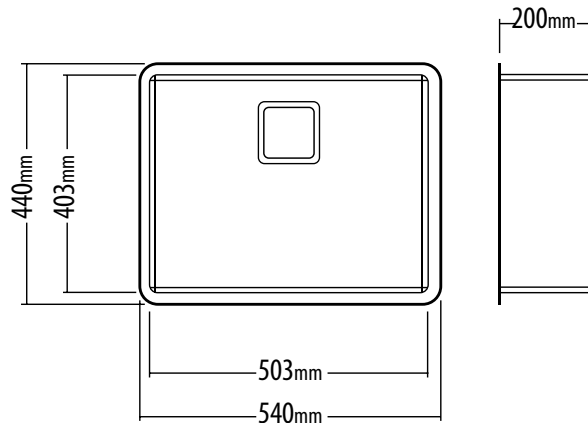

SPECIAL FEATURE

- 10mm radius corners
- Unique square designer waste

KG306 MAIN BOWL

Features

CAPACITY
29 ltr

FLANGE
18 mm

- Square designer waste at rear (1 inc)
- 18/10 Stainless Steel @ 1.0mm
- 18mm polished flange

SPECIAL FEATURE

10mm radius corners
Unique square designer waste

KG308 MAXI BOWL

Features

CAPACITY
38 ltr

FLANGE
18 mm

- Square designer waste at rear (1 inc)
- 18/10 Stainless Steel @ 1.0mm
- 18mm polished flange

SPECIAL FEATURE

10mm radius corners
Unique square designer waste

KG310 DOUBLE BOWLS

Features

CAPACITY
22 ltr

CAPACITY
22 ltr

FLANGE
18 mm

- Square designer waste at rear (2 inc)
- 18/10 Stainless Steel @ 1.0mm
- 18mm polished flange
- Not reversible

SPECIAL FEATURE

- 10mm radius corners
- Unique square designer waste

KG316 DOUBLE MAIN BOWLS

Features

- Square designer waste at rear (2 inc)
- 18/10 Stainless Steel @ 1.0mm
- 18mm polished flange
- Not reversible