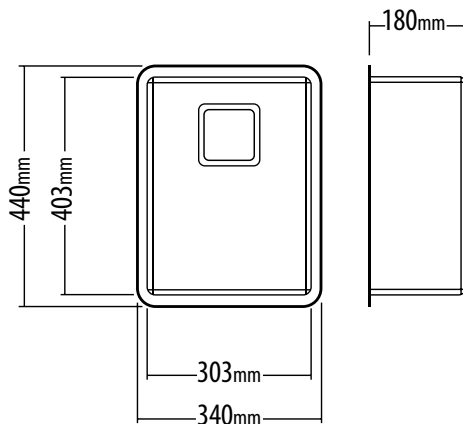

King

MAJESTIC STYLE

KG306 DISPLAYED

KG302 1/2 BOWL

CAPACITY
10 ltr

FLANGE
18 mm

Features

- Square designer waste at rear (1 inc)
- 18/10 Stainless Steel @ 1.0mm
- 18mm polished flange

SPECIAL FEATURE

- 10mm radius corners
- Unique square designer waste

KG304 3/4 BOWL

CAPACITY
22 ltr

FLANGE
18 mm

Features

- Square designer waste at rear (1 inc)
- 18/10 Stainless Steel @ 1.0mm
- 18mm polished flange

SPECIAL FEATURE

- 10mm radius corners
- Unique square designer waste

KG306 MAIN BOWL

Features

CAPACITY
29 ltr

FLANGE
18 mm

- Square designer waste at rear (1 inc)
- 18/10 Stainless Steel @ 1.0mm
- 18mm polished flange

SPECIAL FEATURE

10mm radius corners
Unique square designer waste

KG308 MAXI BOWL

Features

CAPACITY
38 ltr

FLANGE
18 mm

- Square designer waste at rear (1 inc)
- 18/10 Stainless Steel @ 1.0mm
- 18mm polished flange