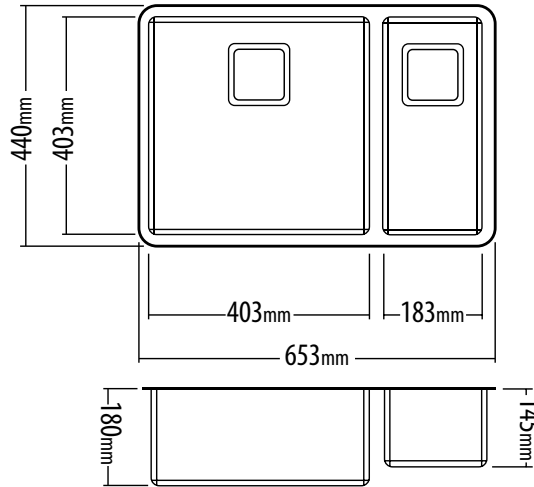

SPECIAL FEATURE

- 10mm radius corners
- Unique square designer waste

KG306 MAIN BOWL

Features

CAPACITY
29 ltr

FLANGE
18 mm

- Square designer waste at rear (1 inc)
- 18/10 Stainless Steel @ 1.0mm
- 18mm polished flange

SPECIAL FEATURE

10mm radius corners
Unique square designer waste

KG310 DOUBLE BOWLS

Features

CAPACITY
22 ltr

CAPACITY
22 ltr

FLANGE
18 mm

- Square designer waste at rear (2 inc)
- 18/10 Stainless Steel @ 1.0mm
- 18mm polished flange
- Not reversible

SPECIAL FEATURE

10mm radius corners
Unique square designer waste

KG312 MAIN & 1/2 BOWLS

Features

- Square designer waste at rear (2 inc)
- 18/10 Stainless Steel @ 1.0mm
- 18mm polished flange
- Bridge width 30mm
- RH option only, not reversible

SPECIAL FEATURE

- 10mm radius corners
- Unique square designer waste

KG316 DOUBLE MAIN BOWLS

Features

- Square designer waste at rear (2 inc)
- 18/10 Stainless Steel @ 1.0mm
- 18mm polished flange
- Not reversible