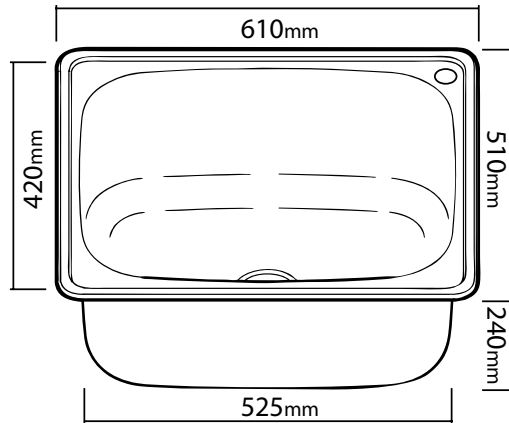

LN212 LAUNDRY TUB

Features

TM

- 2x 40mm Bypass holes
- 90mm designer basket waste (1 inc)
- Waste at centre of tub
- 18/10 Stainless Steel
- Bypass kit supplied
- Tap hole stopper (1)
- Low profile laser edge
- Comes with mounting clips
- Coated underside
- Sound deadening pad

SPECIAL FEATURE

Comes with Bypass kit

LN203 LAUNDRY TUB

Features

- 35mm left hand tap hole
- 90mm designer basket waste (1 inc)
- Waste at centre of tub
- 18/10 Stainless Steel
- Low profile laser edge
- Comes with mounting clips
- Coated underside
- Sound deadening pad

SPECIAL FEATURE

Comes with Sidewall Bypass kit

LN205 LAUNDRY TUB

Features

- 35mm right hand tap hole
- 90mm designer basket waste (1 inc)
- Waste at centre of tub
- 18/10 Stainless Steel
- Low profile laser edge
- Comes with mounting clips
- Coated underside
- Sound deadening pad