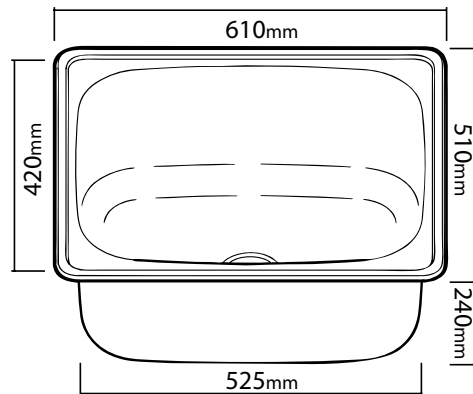

LN224 LAUNDRY TUB SKINNY

Features

TM

- 2x40mm Bypass holes punched at small end.
- 90mm designer basket waste (1 inc)
- Waste at centre of tub
- 18/10 Stainless Steel
- Comes with mounting clips
- Coated underside
- Sound deadening pad
- Includes 1x40mm hole cap

SPECIAL FEATURE

Comes with Bypass kit

LN202 LAUNDRY TUB

Features

TM

- No tap holes
- 90mm designer basket waste (1 inc)
- Waste at centre of tub
- 18/10 Stainless Steel
- Low profile laser edge
- Comes with mounting clips
- Coated underside
- Sound deadening pad
- No Bypass kit

LN212 LAUNDRY TUB

Features

TM

- 2x 40mm Bypass holes
- 90mm designer basket waste (1 inc)
- Waste at centre of tub
- 18/10 Stainless Steel
- Bypass kit supplied
- Tap hole stopper (1)
- Low profile laser edge
- Comes with mounting clips
- Coated underside
- Sound deadening pad

SPECIAL FEATURE

Comes with Bypass kit

LN203 LAUNDRY TUB

Features

- 35mm left hand tap hole
- 90mm designer basket waste (1 inc)
- Waste at centre of tub
- 18/10 Stainless Steel
- Low profile laser edge
- Comes with mounting clips
- Coated underside
- Sound deadening pad