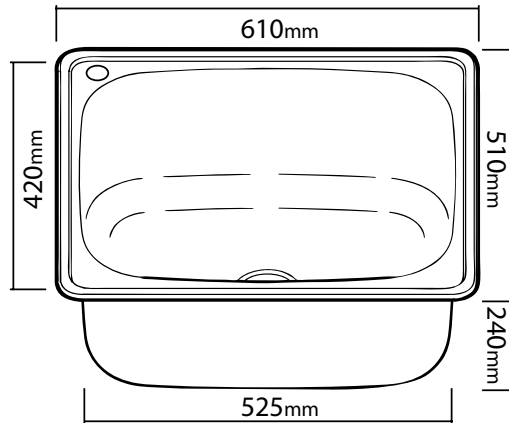

SPECIAL FEATURE

Comes with Bypass kit

LN202 LAUNDRY TUB

Features

TM

- No tap holes
- 90mm designer basket waste (1 inc)
- Waste at centre of tub
- 18/10 Stainless Steel
- Low profile laser edge
- Comes with mounting clips
- Coated underside
- Sound deadening pad
- No Bypass kit

LN212 LAUNDRY TUB

Features

TM

- 2x 40mm Bypass holes
- 90mm designer basket waste (1 inc)
- Waste at centre of tub
- 18/10 Stainless Steel
- Bypass kit supplied
- Tap hole stopper (1)
- Low profile laser edge
- Comes with mounting clips
- Coated underside
- Sound deadening pad

SPECIAL FEATURE

Comes with Bypass kit

LN203 LAUNDRY TUB

Features

- 35mm left hand tap hole
- 90mm designer basket waste (1 inc)
- Waste at centre of tub
- 18/10 Stainless Steel
- Low profile laser edge
- Comes with mounting clips
- Coated underside
- Sound deadening pad

SPECIAL FEATURE

Comes with Sidewall Bypass kit

LN205 LAUNDRY TUB

Features

- 35mm right hand tap hole
- 90mm designer basket waste (1 inc)
- Waste at centre of tub
- 18/10 Stainless Steel
- Low profile laser edge
- Comes with mounting clips
- Coated underside
- Sound deadening pad