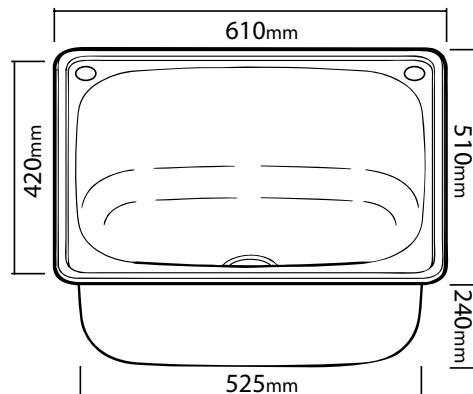

LN224 LAUNDRY TUB SKINNY

Features

TM

- 2x40mm Bypass holes punched at small end.
- 90mm designer basket waste (1 inc)
- Waste at centre of tub
- 18/10 Stainless Steel
- Comes with mounting clips
- Coated underside
- Sound deadening pad
- Includes 1x40mm hole cap

SPECIAL FEATURE

Comes with Bypass kit

LN202 LAUNDRY TUB

Features

TM

- No tap holes
- 90mm designer basket waste (1 inc)
- Waste at centre of tub
- 18/10 Stainless Steel
- Low profile laser edge
- Comes with mounting clips
- Coated underside
- Sound deadening pad
- No Bypass kit

LN212 LAUNDRY TUB

Features

TM

- 2x 40mm Bypass holes
- 90mm designer basket waste (1 inc)
- Waste at centre of tub
- 18/10 Stainless Steel
- Bypass kit supplied
- Tap hole stopper (1)
- Low profile laser edge
- Comes with mounting clips
- Coated underside
- Sound deadening pad

SPECIAL FEATURE

Comes with Bypass kit

LN203 LAUNDRY TUB

Features

- 35mm left hand tap hole
- 90mm designer basket waste (1 inc)
- Waste at centre of tub
- 18/10 Stainless Steel
- Low profile laser edge
- Comes with mounting clips
- Coated underside
- Sound deadening pad