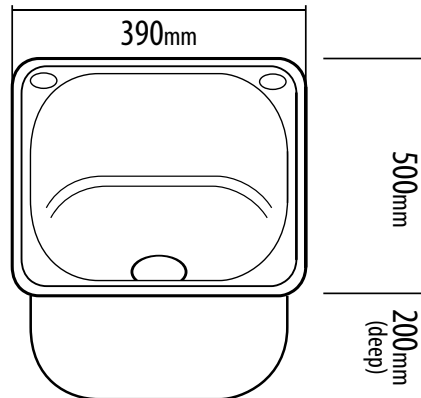

Lawson

LAUNDRY BASIN

LN108 DISPLAYED

LN108 LAUNDRY TUB

CAPACITY
45ltr

FLANGE
15mm

Features

- 90mm designer basket waste (1 inc)
- Waste at centre of bowl
- 18/10 Stainless Steel @ 0.9mm
- 15mm polished flange
- Fitted with mounting straps
- Reversible
- No bypass kit

LN224 LAUNDRY TUB SKINNY

Features

TM

- 2x40mm Bypass holes punched at small end.
- 90mm designer basket waste (1 inc)
- Waste at centre of tub
- 18/10 Stainless Steel
- Comes with mounting clips
- Coated underside
- Sound deadening pad
- Includes 1x40mm hole cap

SPECIAL FEATURE

Comes with Bypass kit

LN202 LAUNDRY TUB

Features

TM

- No tap holes
- 90mm designer basket waste (1 inc)
- Waste at centre of tub
- 18/10 Stainless Steel
- Low profile laser edge
- Comes with mounting clips
- Coated underside
- Sound deadening pad
- No Bypass kit

SPECIAL FEATURE

Comes with Sidewall Bypass kit

LN205 LAUNDRY TUB

Features

- 35mm right hand tap hole
- 90mm designer basket waste (1 inc)
- Waste at centre of tub
- 18/10 Stainless Steel
- Low profile laser edge
- Comes with mounting clips
- Coated underside
- Sound deadening pad