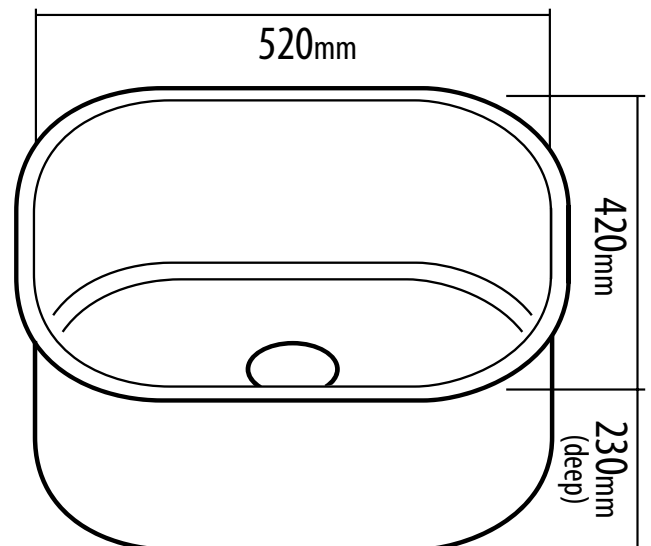

Lawson

LAUNDRY BASIN

LN108 DISPLAYED

LN108 LAUNDRY TUB

CAPACITY
45ltr

FLANGE
15mm

Features

- 90mm designer basket waste (1 inc)
- Waste at centre of bowl
- 18/10 Stainless Steel @ 0.9mm
- 15mm polished flange
- Fitted with mounting straps
- Reversible
- No bypass kit

LN224 LAUNDRY TUB SKINNY

Features

TM

- 2x40mm Bypass holes punched at small end.
- 90mm designer basket waste (1 inc)
- Waste at centre of tub
- 18/10 Stainless Steel
- Comes with mounting clips
- Coated underside
- Sound deadening pad
- Includes 1x40mm hole cap

SPECIAL FEATURE

Comes with Bypass kit

LN202 LAUNDRY TUB

Features

TM

- No tap holes
- 90mm designer basket waste (1 inc)
- Waste at centre of tub
- 18/10 Stainless Steel
- Low profile laser edge
- Comes with mounting clips
- Coated underside
- Sound deadening pad
- No Bypass kit

SPECIAL FEATURE

Comes with Sidewall Bypass kit

LN205 LAUNDRY TUB

Features

- 35mm right hand tap hole
- 90mm designer basket waste (1 inc)
- Waste at centre of tub
- 18/10 Stainless Steel
- Low profile laser edge
- Comes with mounting clips
- Coated underside
- Sound deadening pad