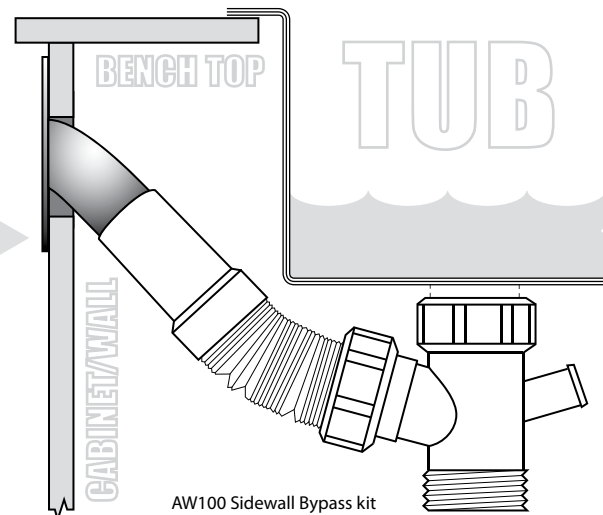

SPECIAL FEATURE

Comes with Sidewall Bypass kit

LN205 LAUNDRY TUB

Features

- 35mm right hand tap hole
- 90mm designer basket waste (1 inc)
- Waste at centre of tub
- 18/10 Stainless Steel
- Low profile laser edge
- Comes with mounting clips
- Coated underside
- Sound deadening pad

SPECIAL FEATURE

Comes with Sidewall Bypass kit

Accessories

AT140

Mixer Mate:
Protective benchtop
substrate guard. To use
with mixers/taps

AW300

• Bypass kit

AC120

• Tap hole cap

AW100

• Sidewall Bypass kit

AW100 Sidewall Bypass kit