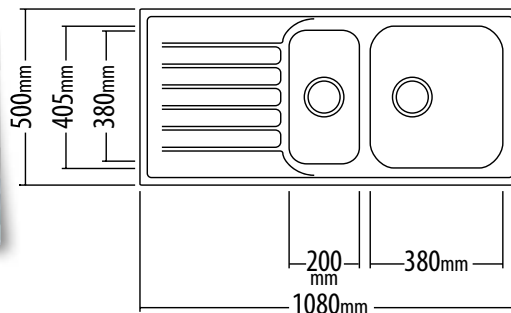

### Features

TM

- 90mm designer waste (1 inc)
- 18/10 Stainless Steel @ 0.9mm
- Coated & Padded underside
- Rolled edge
- WH406 no tap hole

\* WH406 shown

180mm deep

**WH414R** MAIN & SECOND BOWL + RH Drainer +1 tap hole

### Features

TM

- 90mm designer waste (2 inc)
- 18/10 Stainless Steel @ 0.9mm
- Coated & Padded underside
- Rolled edge
- WH412 no tap hole

\* WH414R shown

160mm deep (small bowl)

180mm deep (main bowl)

**WH420R** DOUBLE MAIN BOWLS + RH Drainer +1 tap hole  
**WH422L** DOUBLE MAIN BOWLS + LH Drainer +1 tap hole

Features

- 90mm designer waste (2 inc)
- 18/10 Stainless Steel @ 0.9mm
- Coated & Padded underside
- Rolled edge
- WH418 no tap hole

\* WH418 shown

180mm deep

**WH426** DOUBLE MAIN BOWLS +1 tap hole

Features

- 90mm designer waste (2 inc)
- 18/10 Stainless Steel @ 0.9mm
- Coated & Padded underside
- Rolled edge
- WH424 no tap hole

\* WH426 shown

180mm deep

Accessories

**AD024**

- Dishrack
- Stainless Steel
- 300 x 400 mm