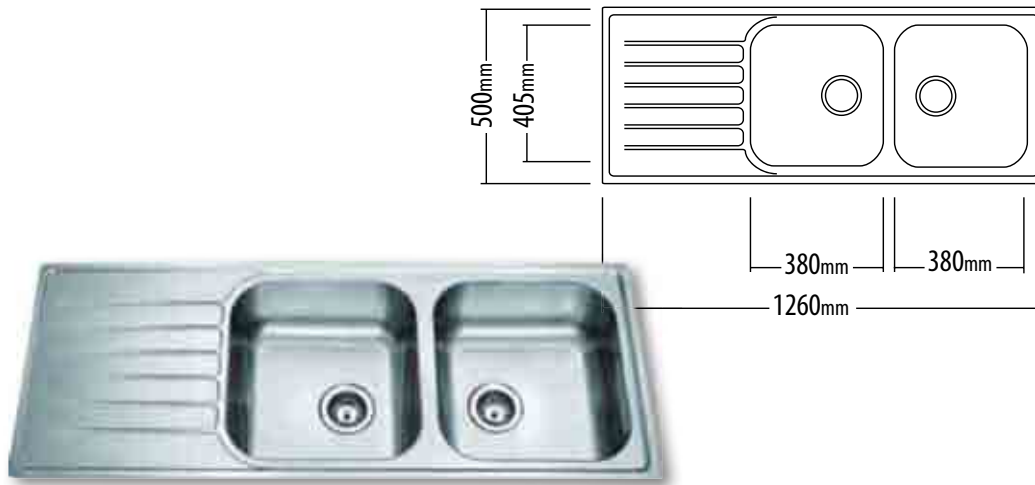

### Features

TM

- 90mm designer waste (1 inc)
- 18/10 Stainless Steel @ 0.9mm
- Coated & Padded underside
- Rolled edge
- WH406 no tap hole

\* WH406 shown

180mm deep

**WH414R** MAIN & SECOND BOWL + RH Drainer +1 tap hole

**WH416L** MAIN & SECOND BOWL + LH Drainer +1 tap hole

### Features

TM

- 90mm designer waste (2 inc)
- 18/10 Stainless Steel @ 0.9mm
- Coated & Padded underside
- Rolled edge
- WH412 no tap hole

\* WH414R shown

160mm deep (small bowl)

180mm deep (main bowl)

**WH420R** DOUBLE MAIN BOWLS + RH Drainer +1 tap hole  
**WH422L** DOUBLE MAIN BOWLS + LH Drainer +1 tap hole

Features

- 90mm designer waste (2 inc)
- 18/10 Stainless Steel @ 0.9mm
- Coated & Padded underside
- Rolled edge
- WH418 no tap hole

\* WH418 shown

180mm deep

**WH426** DOUBLE MAIN BOWLS +1 tap hole

Features