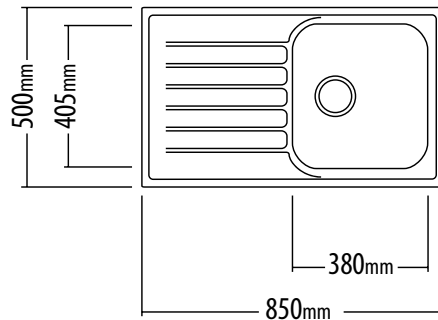

### Features

TM

- 90mm designer waste (1 inc)
- 18/10 Stainless Steel @ 0.9mm
- Coated & Padded underside
- Rolled edge
- WH406 no tap hole

\* WH406 shown

180mm deep

**WH414R** MAIN & SECOND BOWL + RH Drainer +1 tap hole

### Features

TM

- 90mm designer waste (2 inc)
- 18/10 Stainless Steel @ 0.9mm
- Coated & Padded underside
- Rolled edge
- WH412 no tap hole

\* WH414R shown

160mm deep (small bowl)

180mm deep (main bowl)

**WH420R** DOUBLE MAIN BOWLS + RH Drainer +1 tap hole  
**WH422L** DOUBLE MAIN BOWLS + LH Drainer +1 tap hole

Features

- 90mm designer waste (2 inc)
- 18/10 Stainless Steel @ 0.9mm
- Coated & Padded underside
- Rolled edge
- WH418 no tap hole

\* WH418 shown

180mm deep

**WH426** DOUBLE MAIN BOWLS +1 tap hole

Features

- 90mm designer waste (2 inc)
- 18/10 Stainless Steel @ 0.9mm
- Coated & Padded underside
- Rolled edge
- WH424 no tap hole

\* WH426 shown

180mm deep

Accessories

**AD024**

- Dishrack
- Stainless Steel
- 300 x 400 mm